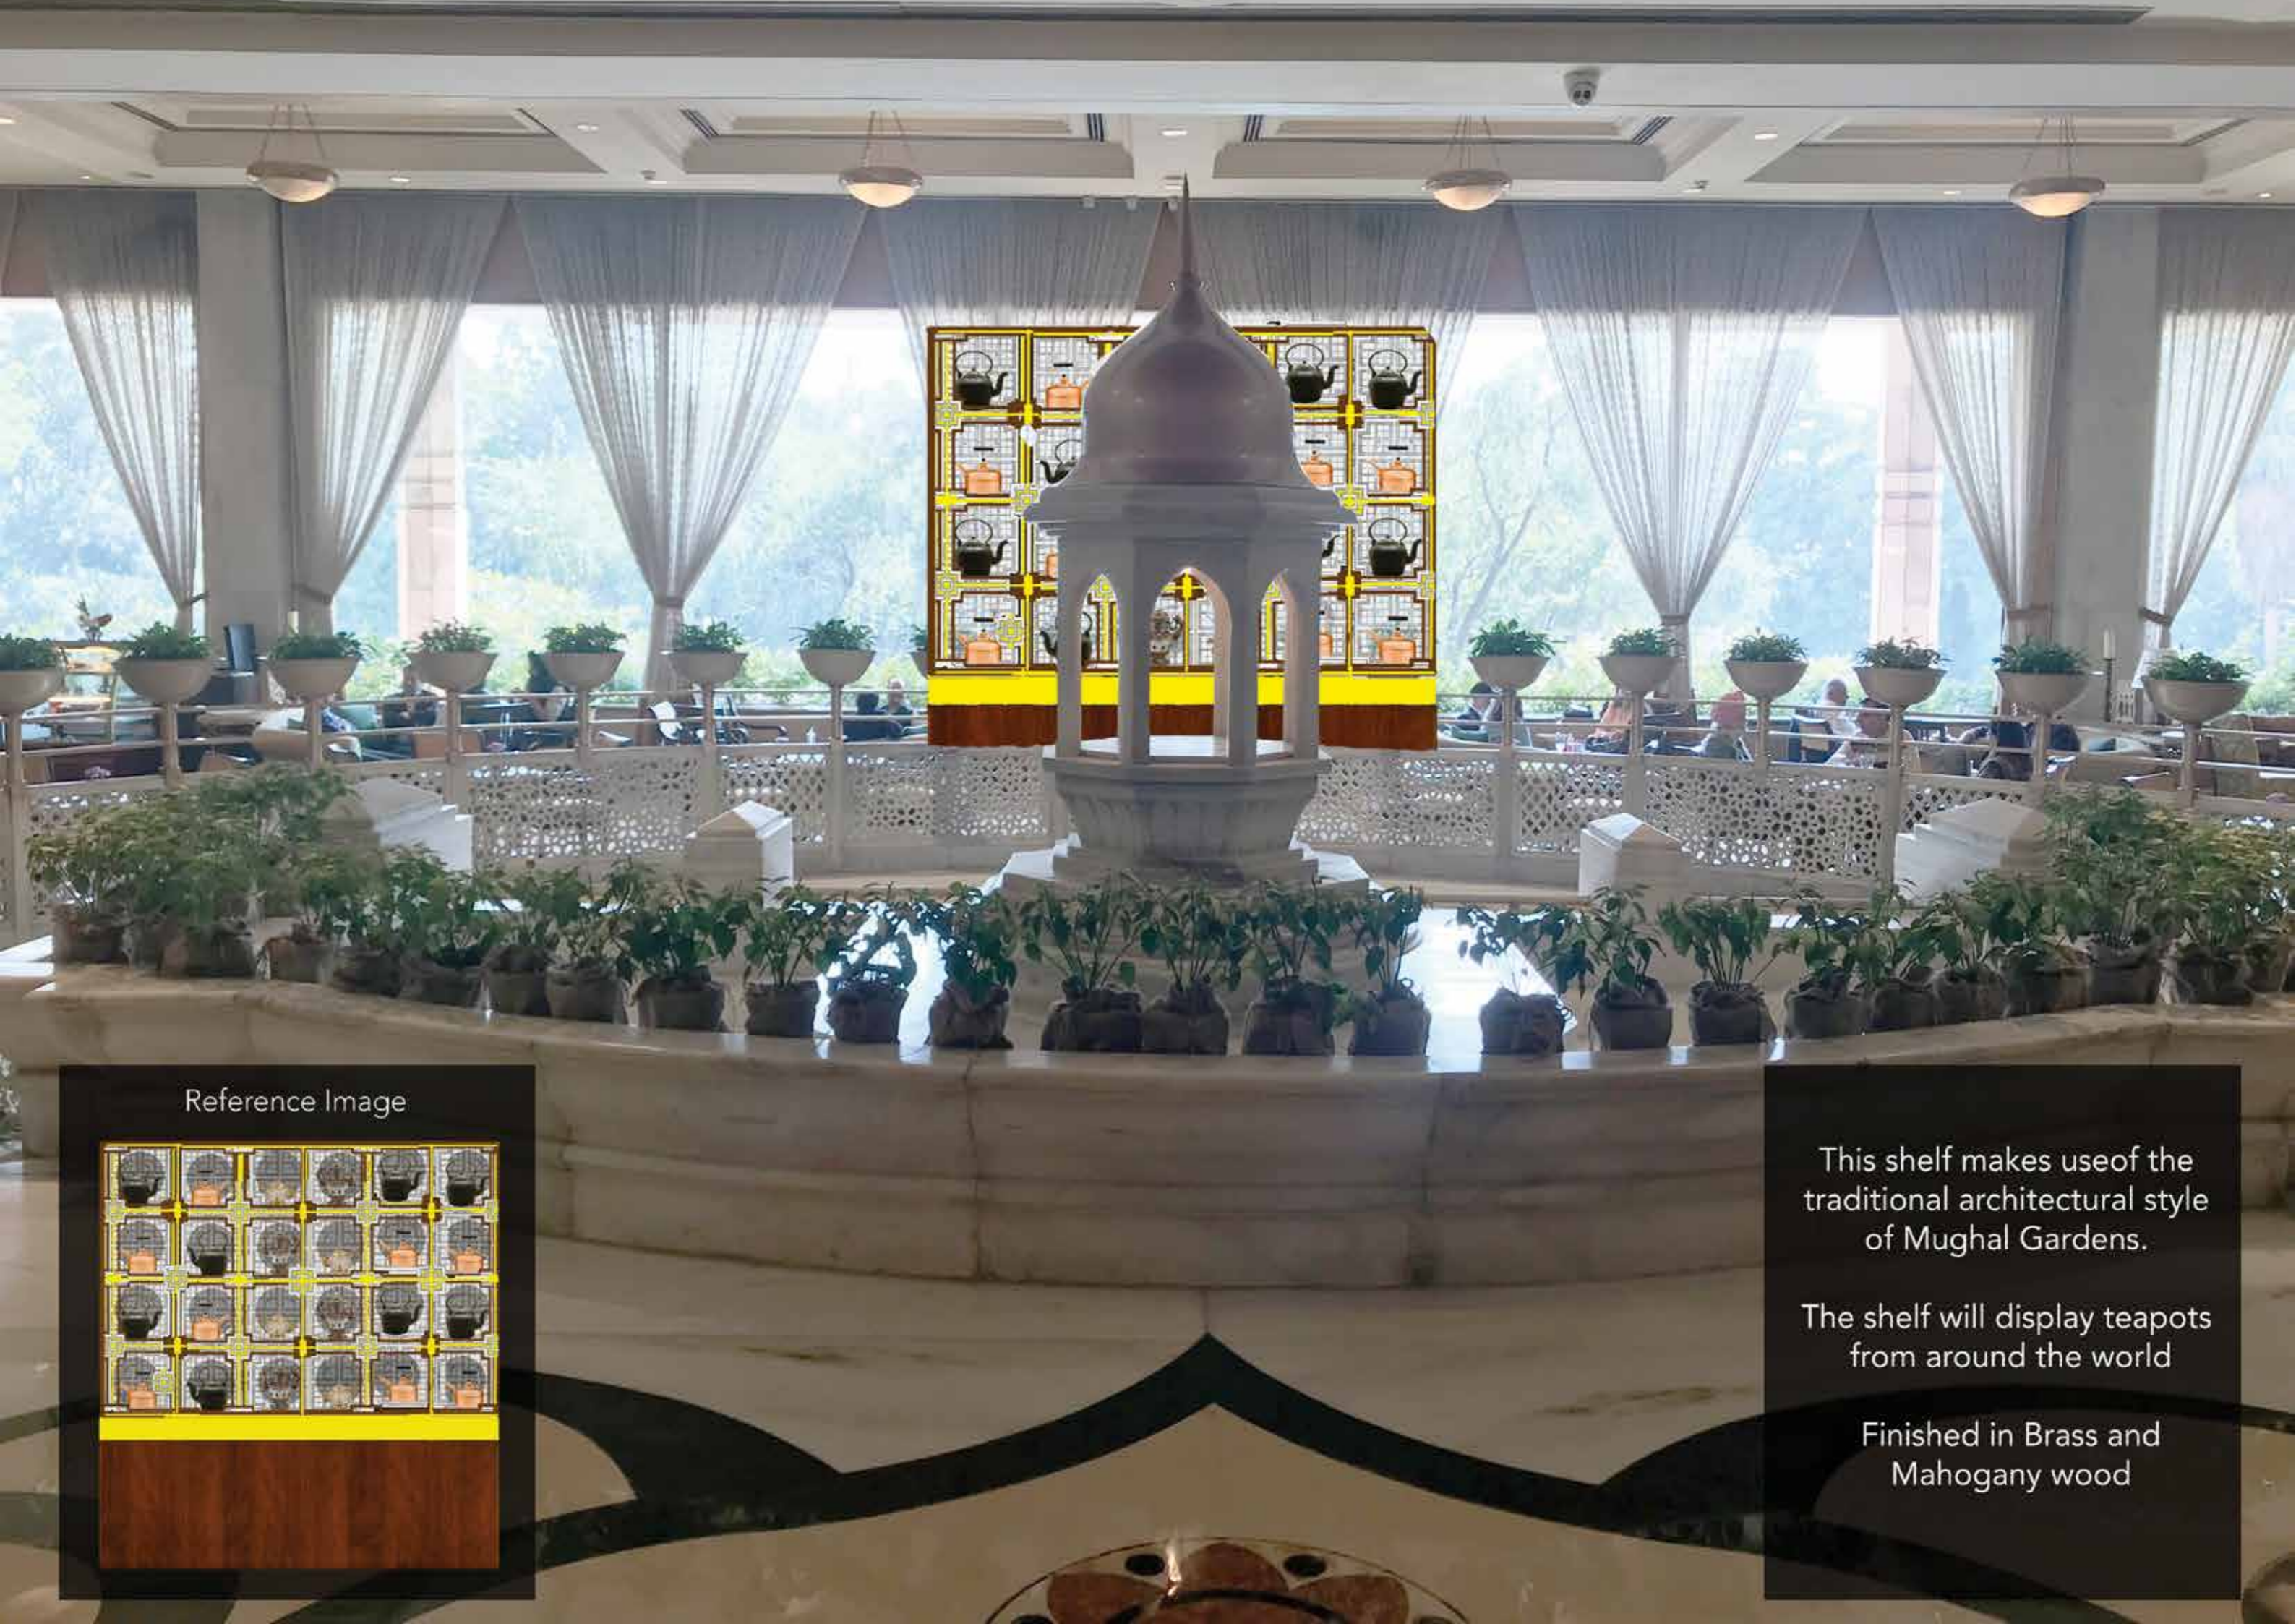

Objective

To suggest design updates for the Emperor's Lounge

Areas of intervention -

Moodboard

Additional Texture Options

This concept makes use of the traditional mughal artistic element referred to as Pietra Dura, which makes use of stone inlays into marble.

This concept is based on the idea of embracing the beauty of nature, and inviting it indoors, presenting them in gold and ceramic finishes, to make people reconsider the value of natural beauty

Reference Image

Reference Image

This concept makes use of a common jaali seen in Islamic architecture, finished in brass

Pattern Used

Reference Images

The Idea behind this concept is based on the scale of the panoramic window. Your eyes can see a large part of the east and the west of the outside, and the view is accesible throughout the day.

Reference Image

This shelf makes use of the traditional architectural style of Mughal Gardens.

The shelf will display teapots from around the world

Finished in Brass and Mahogany wood