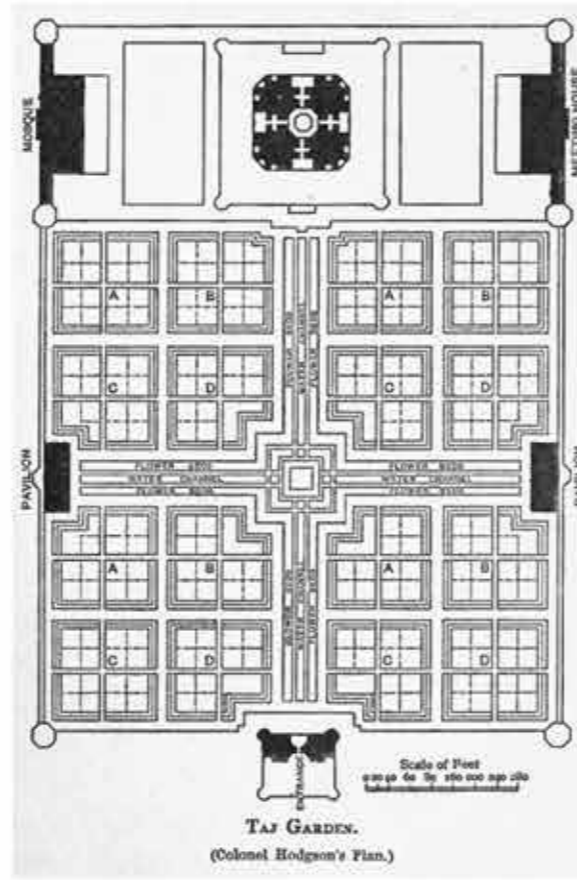

Objective

To suggest design updates for the Emperor's Lounge

Areas of intervention -

Moodboard

Additional Texture Options

This concept makes use of the traditional mughal artistic element referred to as Pietra Dura, which makes use of stone inlays into marble.

Reference Image

This concept makes use of a common jaali seen in Islamic architecture, finished in brass

Pattern Used

Reference Images

The Idea behind this concept is based on the scale of the panoramic window. Your eyes can see a large part of the east and the west of the outside, and the view is accesible throughout the day.